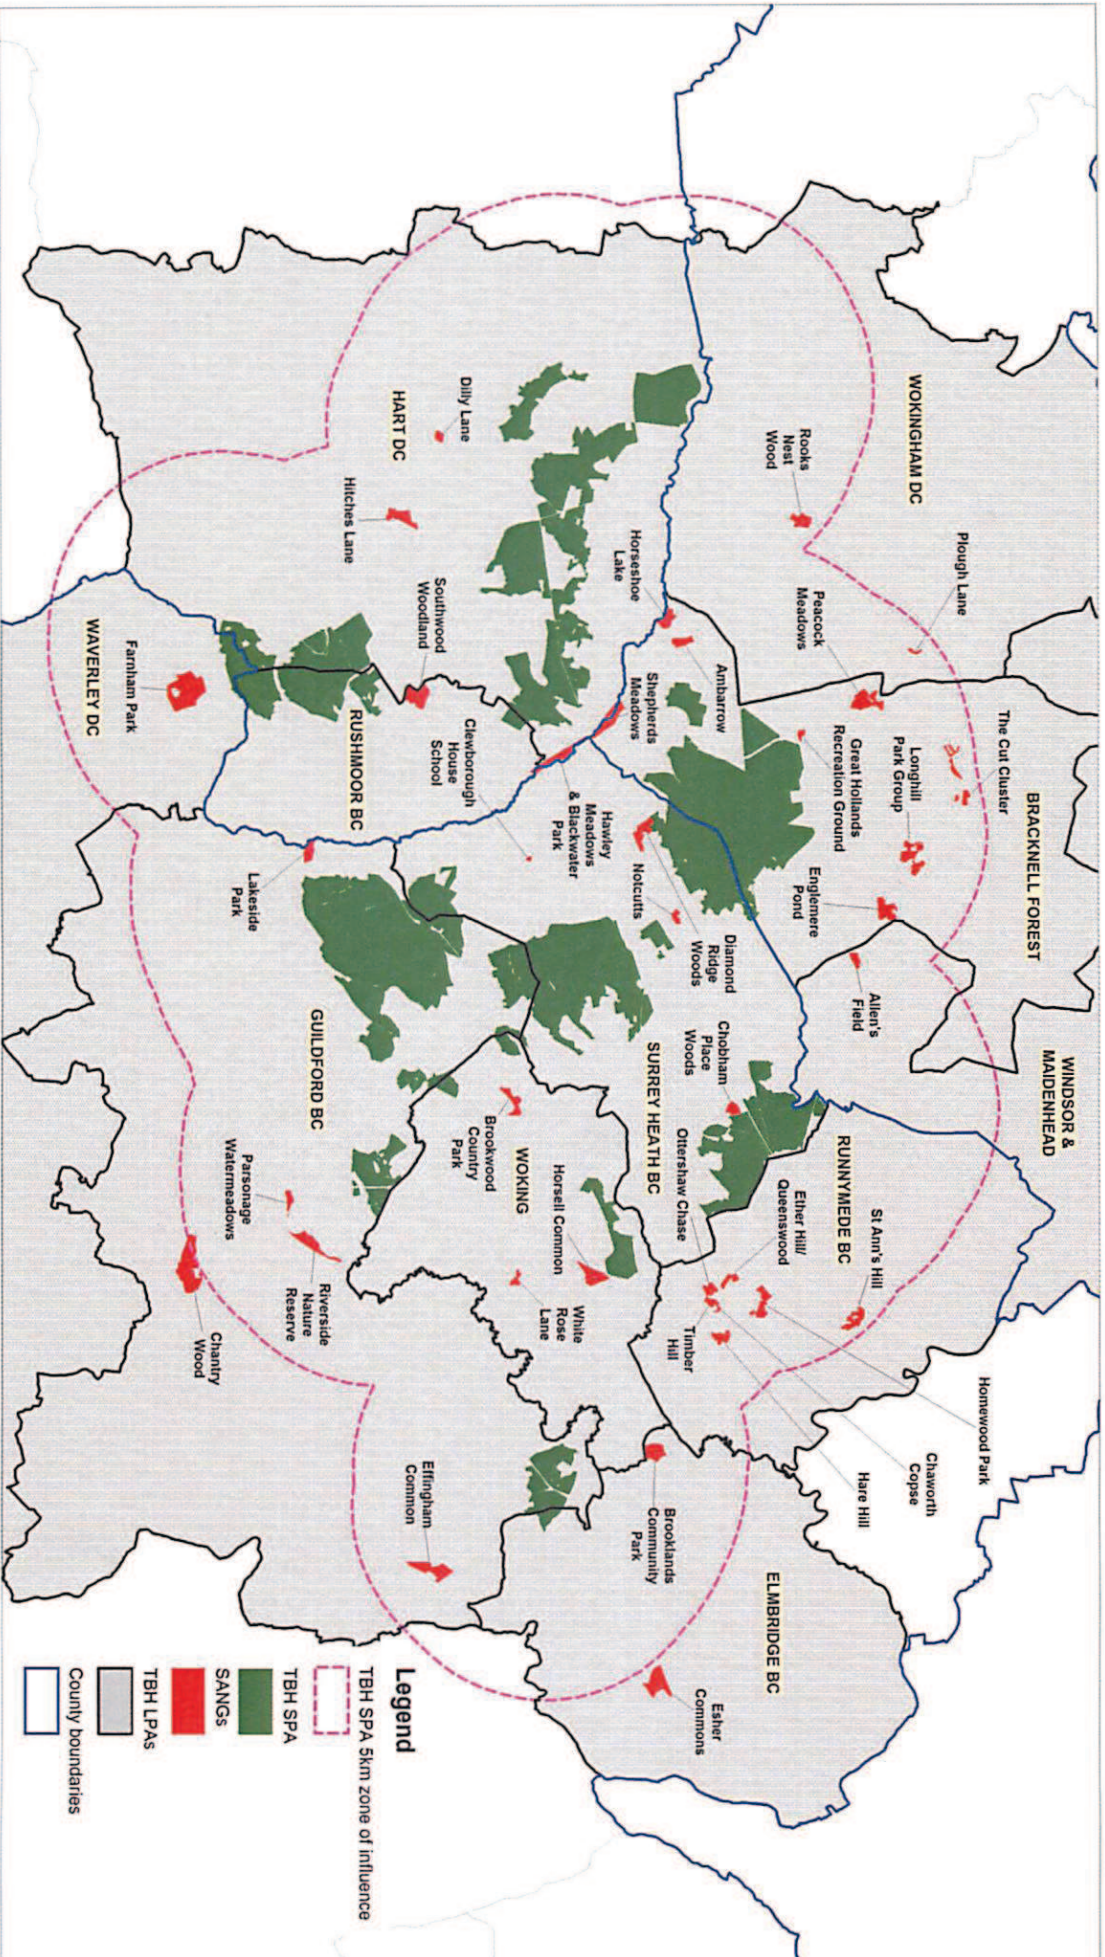

# Thames Basin Heaths SANGS as at September 2012

Site boundaries are indicative only. Definitive site boundaries are held by the relevant local authority

## ANNEX 1 - APPENDIX B

This page is intentionally left blank